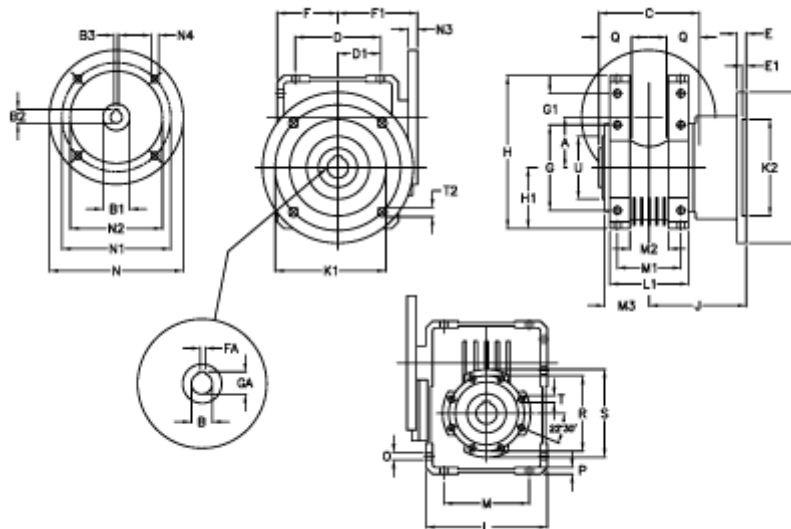

Article number: 392206303842536

Description: Worm Gear with Torque Limiter
W63 L2-UF-38-P71B5

Measures

A = 62.17	E = 11	H = 182.5	M = 102	N4 = 9	U = 75
B = 25	E1 = 5	H1 = 72.5	M1 = 76	O = 9.0	
B1 E7 = 14	F = 73	J = 116.0	M2 = 46	P = 8	
B2 = 16.3	F1 = 95	K = 180	M3 = 53	Q = 35	
B3 H9 = 5	FA = 8	K1 = 150	N = 160	R = 90	
C = 120	G = 102	K2 = 115	N1 = 130	S = 105	
D = 102.0	G1 = 37.5	L = 145	N2 = 110	T = M8x14	
D1 = 51.0	GA = 28.3	L1 = 94	N3 = 11.0	T2 = 11.0	